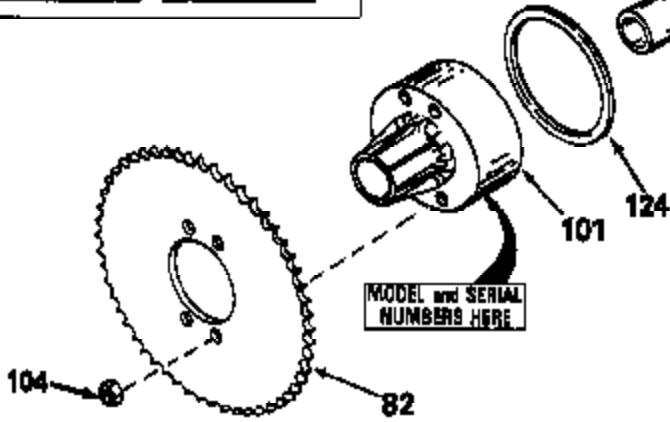

47	48
47A	48A
47B	48B
47C	48C
47D	48D
47E	48E
47H	48H
47L	48L

47M	48M
47P	48P
47R	48R
47V	48V
47W	48W
47X	48X

Ref #	Part Number	Qty	Description
13	778067		Gear, Bevel (16 teeth)
14	778068		Gear, Pinion (16 teeth)
17	786040		Pin, Drive
26	792018		Ring, Retaining
31	780001		Washer (3/4" ID x 1-1/2" OD x 1/16" t hick)
31A	780096		Washer, Thrust
47E	774271		Axle (15-1/8" long)
48E	774326		Axle (9-7/16" long)
82	786043		Sprocket. No Teeth 54. O.D. 8.823
82	786051		Sprocket. No Teeth 60. O.D. 9.841
82	786070		Sprocket. No Teeth 48. O.D. 7.920
82	786041A		Sprocket. No Teeth 45. O.D. 7.389
82	786042	100-178	Sprocket. No Teeth 40. O.D. 6.650
90	788067B	Peerless	Grease (32 oz. bottle Bentonite greas e)
101	774344		Differential Carrier Hsg (Incl. 137)
102	774345		Differential Carrier Hsg (Incl. 139)
103	792041		Screw, 5/16-18 x 3-3/4"
104A	792061		Washer, Flat, 5/16"
104	792042		Nut, Lock, 5/16-18 (Use as required)
137	780077		Bushing (3/4" ID x 1-1/16" OD x 2-1/1 6" long)
139	780077		Bushing (3/4 ID x 1-1/16" OD x 2-1/16 " long)