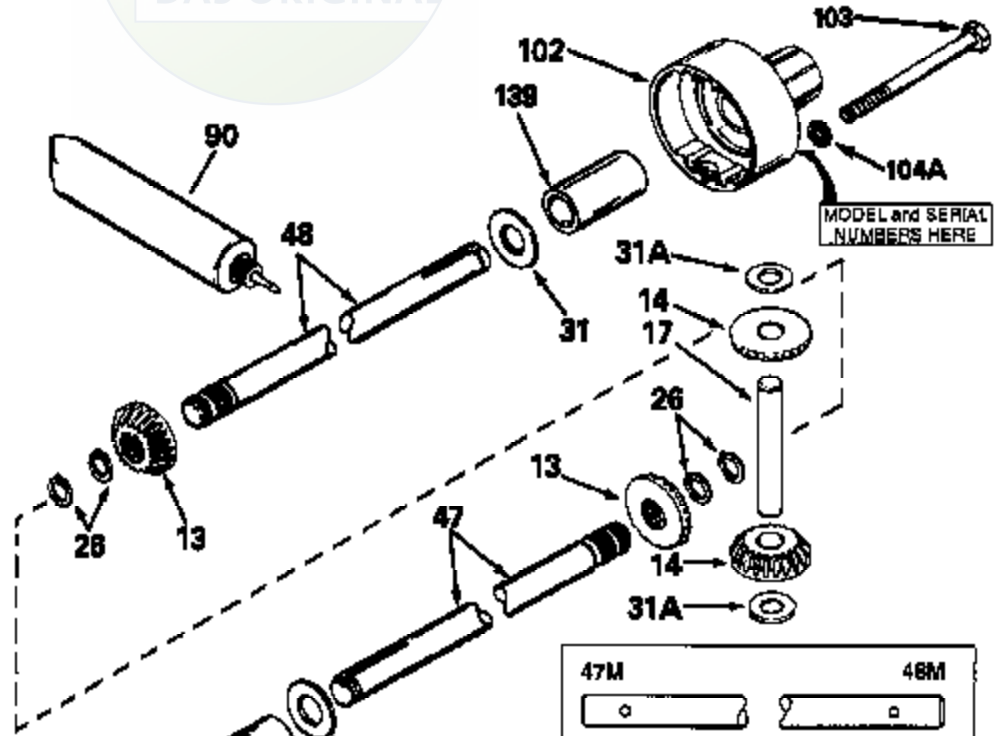

47	48
47A	48A
47B	48B
47C	48C
47D	48D
47E	48E
47H	48H
47L	48L

47M	48M
47P	48P
47R	48R
47V	48V
47W	48W
47X	48X

Ref #	Part Number	Qty	Description
13	778067		Gear, Bevel (16 teeth)
14	778068		Gear, Pinion (16 teeth)
17	786040		Pin, Drive
26	792018		Ring, Retaining
31	780001		Washer (3/4" ID x 1-1/2" OD x 1/16" t hick)
31A	780096		Washer, Thrust
47E	774271		Axle (15-1/8" long)
48E	774326		Axle (9-7/16" long)
82	786043		Sprocket. No Teeth 54. O.D. 8.823
82	786051		Sprocket. No Teeth 60. O.D. 9.841
82	786070		Sprocket. No Teeth 48. O.D. 7.920
82	786041A		Sprocket. No Teeth 45. O.D. 7.389
82	786042	100-178	Sprocket. No Teeth 40. O.D. 6.650
90	788067B	Peerless	Grease (32 oz. bottle Bentonite greas e)
101	774344		Differential Carrier Hsg (Incl. 137)
102	774345		Differential Carrier Hsg (Incl. 139)
103	792041		Screw, 5/16-18 x 3-3/4"
104A	792061		Washer, Flat, 5/16"
104	792042		Nut, Lock, 5/16-18 (Use as required)
137	780077		Bushing (3/4" ID x 1-1/16" OD x 2-1/1 6" long)
139	780077		Bushing (3/4 ID x 1-1/16" OD x 2-1/16 " long)